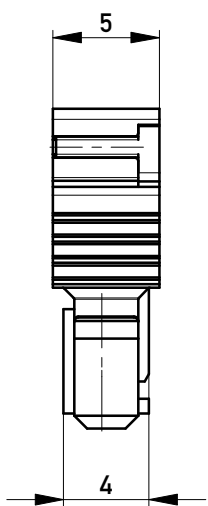

Abdeckung vorverrastet  
cover loose mounted

Abdeckung verpresst  
cover pressed on

Verpackt in Tray - tray packaging  
Verpackungseinheit 154 Stück - packaging unit 154

Einzelheit X  
detail X

Copyright by ERNI GmbH  
Proprietary notice pursuant to ISO 16016 to be observed.

Information: Codierung schwarz - coding black		Tolerances  All Dimensions in mm	Scale <b>3:1</b>
All rights reserved. Only for Information. To ensure that this is the latest version of this drawing, please contact one of the ERNI companies before using.		Subject to modification without prior notice. Drawing will not be updated.	Designation <b>F 2,54 SRC-A, 3-polig</b>
b Index	25.02.2014 Date	 <a href="http://www.ERNI.com">www.ERNI.com</a>	<b>100902000001</b> K A3
		Class SRCBUG	