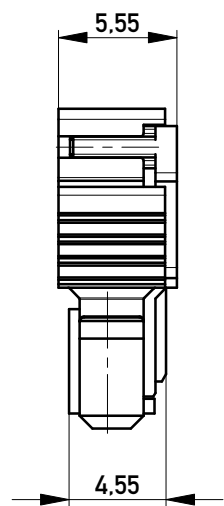

Abdeckung vorverrastet  
cover loose mounted

Abdeckung verpresst  
cover pressed on

Verpackt in Tray - tray packaging  
Verpackungseinheit 154 Stück - packaging unit 154

Einzelheit X  
detail X

Copyright by ERNI GmbH  
Proprietary notice pursuant to ISO 16016 to be observed.

Information: Codierung schwarz - coding black		Tolerances  All Dimensions in mm	Scale <b>3:1</b>
All rights reserved. Only for Information. To ensure that this is the latest version of this drawing, please contact one of the ERNI companies before using.		Subject to modification without prior notice. Drawing will not be updated.	Designation <b>F 2,54 SRC-A, 3-polig</b>
b Index	25.02.2014 Date	 <a href="http://www.ERNI.com">www.ERNI.com</a>	<b>100902000001</b> K A3
		Class SRCBUG	