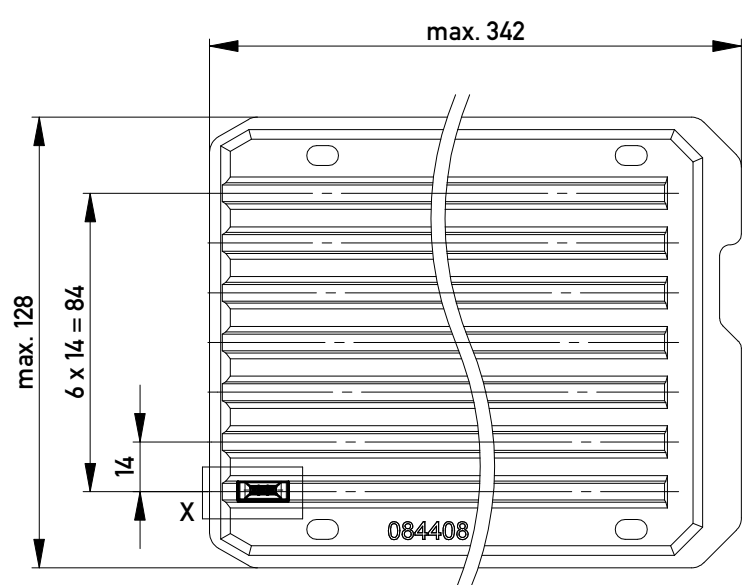

Abdeckung vorverrastet  
cover loose mounted

Abdeckung verpresst  
cover pressed on

Verpackt in Tray - tray packaging  
Verpackungseinheit 154 Stück - packaging unit 154

Einzelheit X  
detail X

Copyright by ERNI GmbH  
Proprietary notice pursuant to ISO 16016 to be observed.

Information: Codierung schwarz - coding black		Tolerances  All Dimensions in mm	Scale <b>3:1</b>
All rights reserved. Only for Information. To ensure that this is the latest version of this drawing, please contact one of the ERNI companies before using.		Subject to modification without prior notice. Drawing will not be updated.	Designation <b>F 2,54 SRC-A, 3-polig</b>
b Index	25.02.2014 Date	 <a href="http://www.ERNI.com">www.ERNI.com</a>	<b>100902000001</b> K A3
		Class SRCBUG	